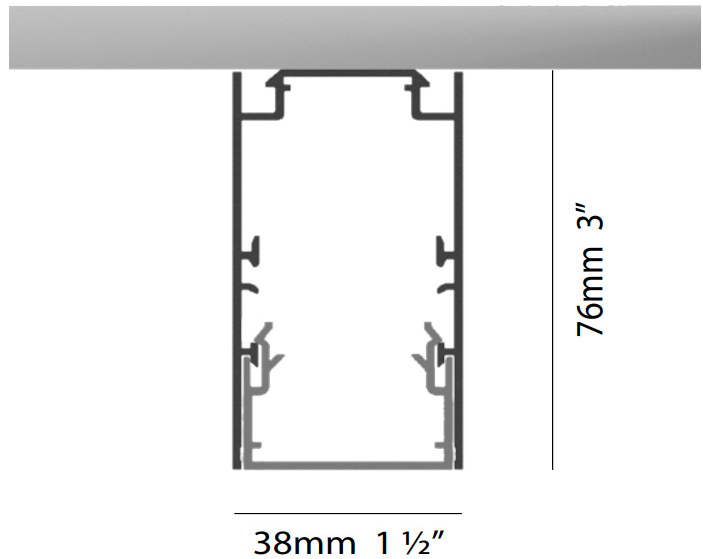

Certified By: Certified for North American Standards _____
 IP rating: IP20 _____

PROJECT
TYPE
SPECIFIER
QUANTITY
DATE

HYPRO 40 SUSPENSION

A3HY40-SUS-SYS

base number

- To build a product code in our configurator select the specify button on the base model # product page
- To build a manual product code on this datasheet choose from the options listed below in blue font and add the suffix to the base model #