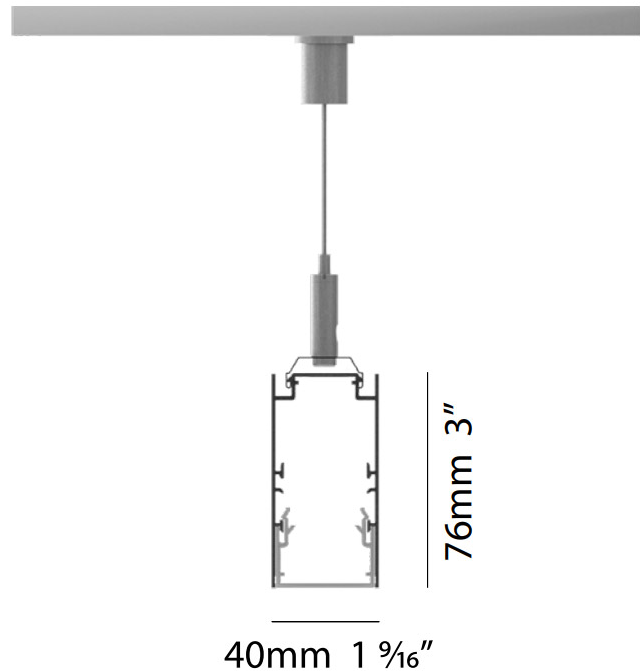

PROJECT
TYPE
SPECIFIER
QUANTITY
DATE

HYPRO 40 SUSPENSION

A3HY40-SUS-SYS

base number

1. To build a product code in our configurator select the specify button on the base model # product page
2. To build a manual product code on this datasheet choose from the options listed below in blue font and add the suffix to the base model #

GENERAL

Series: Hypro
Subseries: Hypro 40
Brand: Prolicht
Division: Architectural
Mounting Type: Suspension
Mounting Location: Ceiling
Subcategory: Profile

PHYSICAL

Fixture Finish: SSR / BKV / CWI / CRY / HAB / UFT / ITA / RUA / FTG / MYG / LOD / PUS / FRO / FUP / KIA / POP / BLS / SPG / MEY / GOH / GUM / CHC / COM / ABZ / JAG / OBR / MOS / ROR
Fixture Material: Aluminum

ELECTRICAL

Lamp Type: LED (Zhaga Standard)
Dimming: Non-Dimmable / 0-10V Dimming
Driver Included: Yes
Driver Location: Integrated
Driver Type: Constant Current - 120Vac
Driver Class: Class 2
Input Voltage (V): 120

LED

Lamp Life (hrs): 50000
Upon Request: Color Temperature RGB-W Tunable Special LED CRI (no minimum qty) price increase + longer lead time

OPTICAL

Upon Request: Special Beam Angle

RATINGS AND CERTIFICATIONS

Certified By: Certified for North American Standards
IP rating: IP20